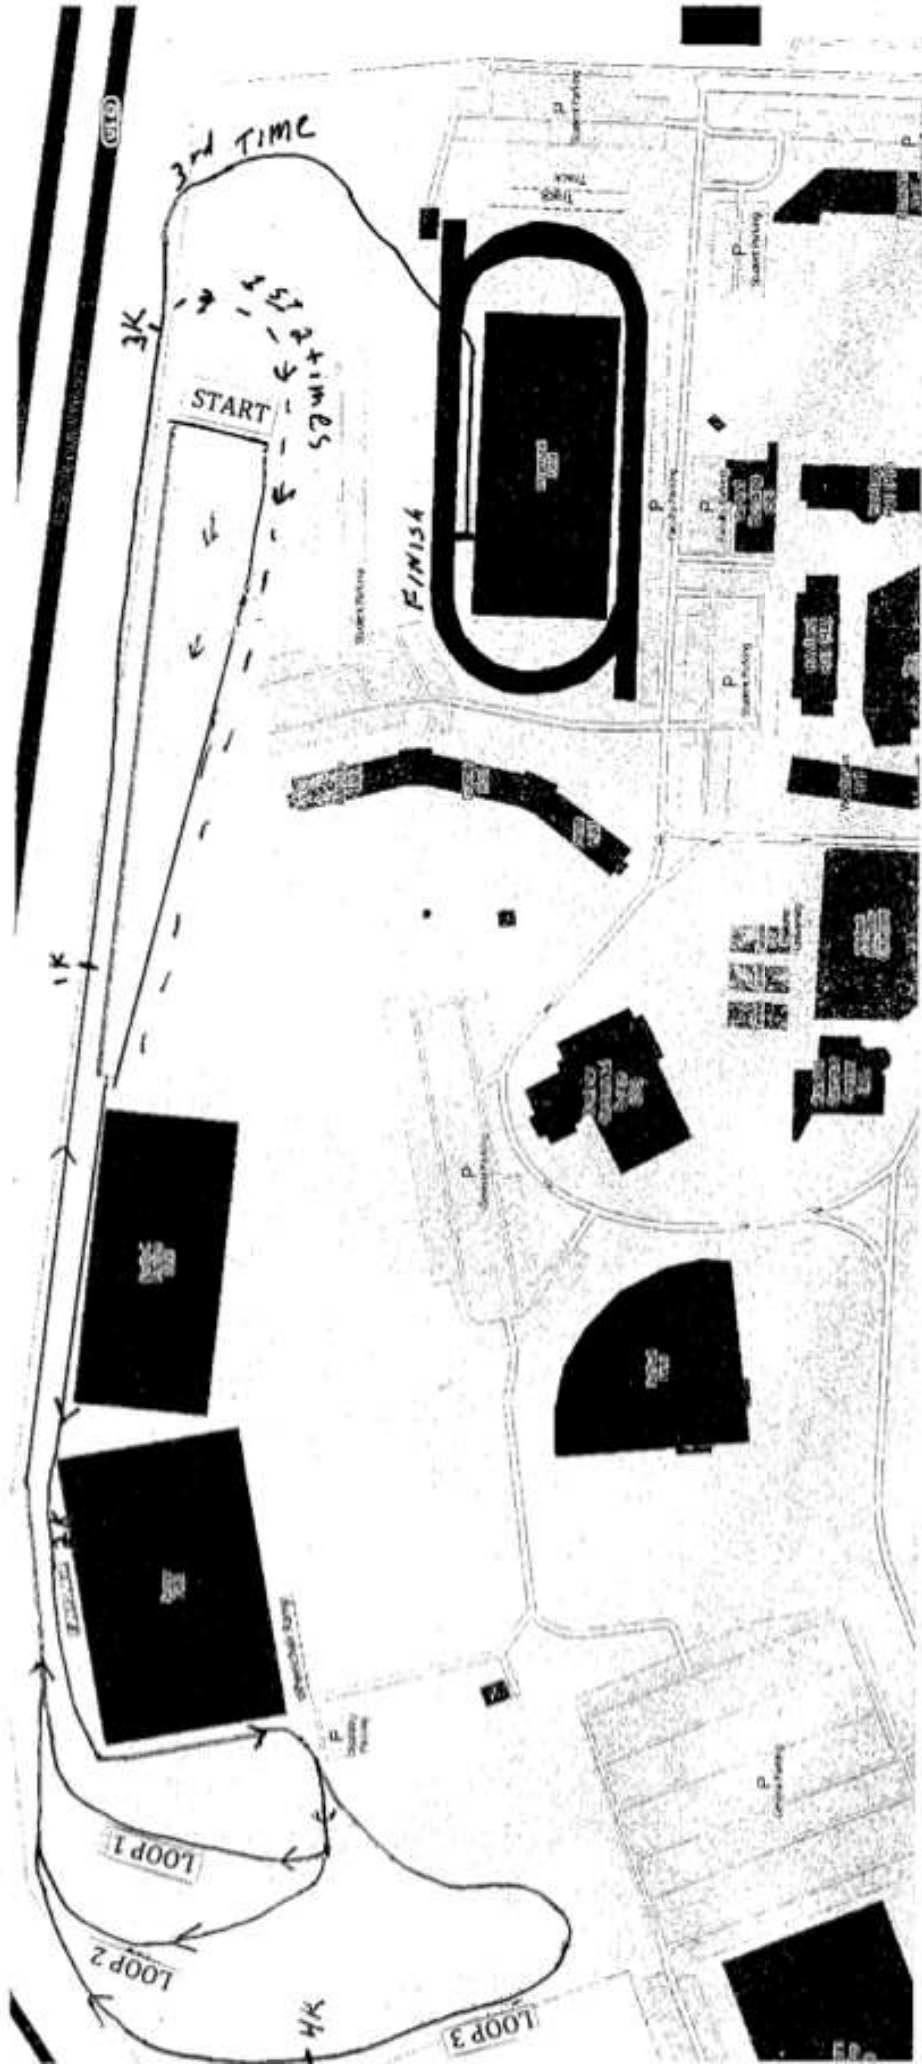

Malone University Cross Country Course

3 Loops

Loop 1 = 1 Mile

Loop 2 = 2 Miles

Loop 3 = 5k

High School - 5k (3 loops)

Middle School - 3200m (2 loops)